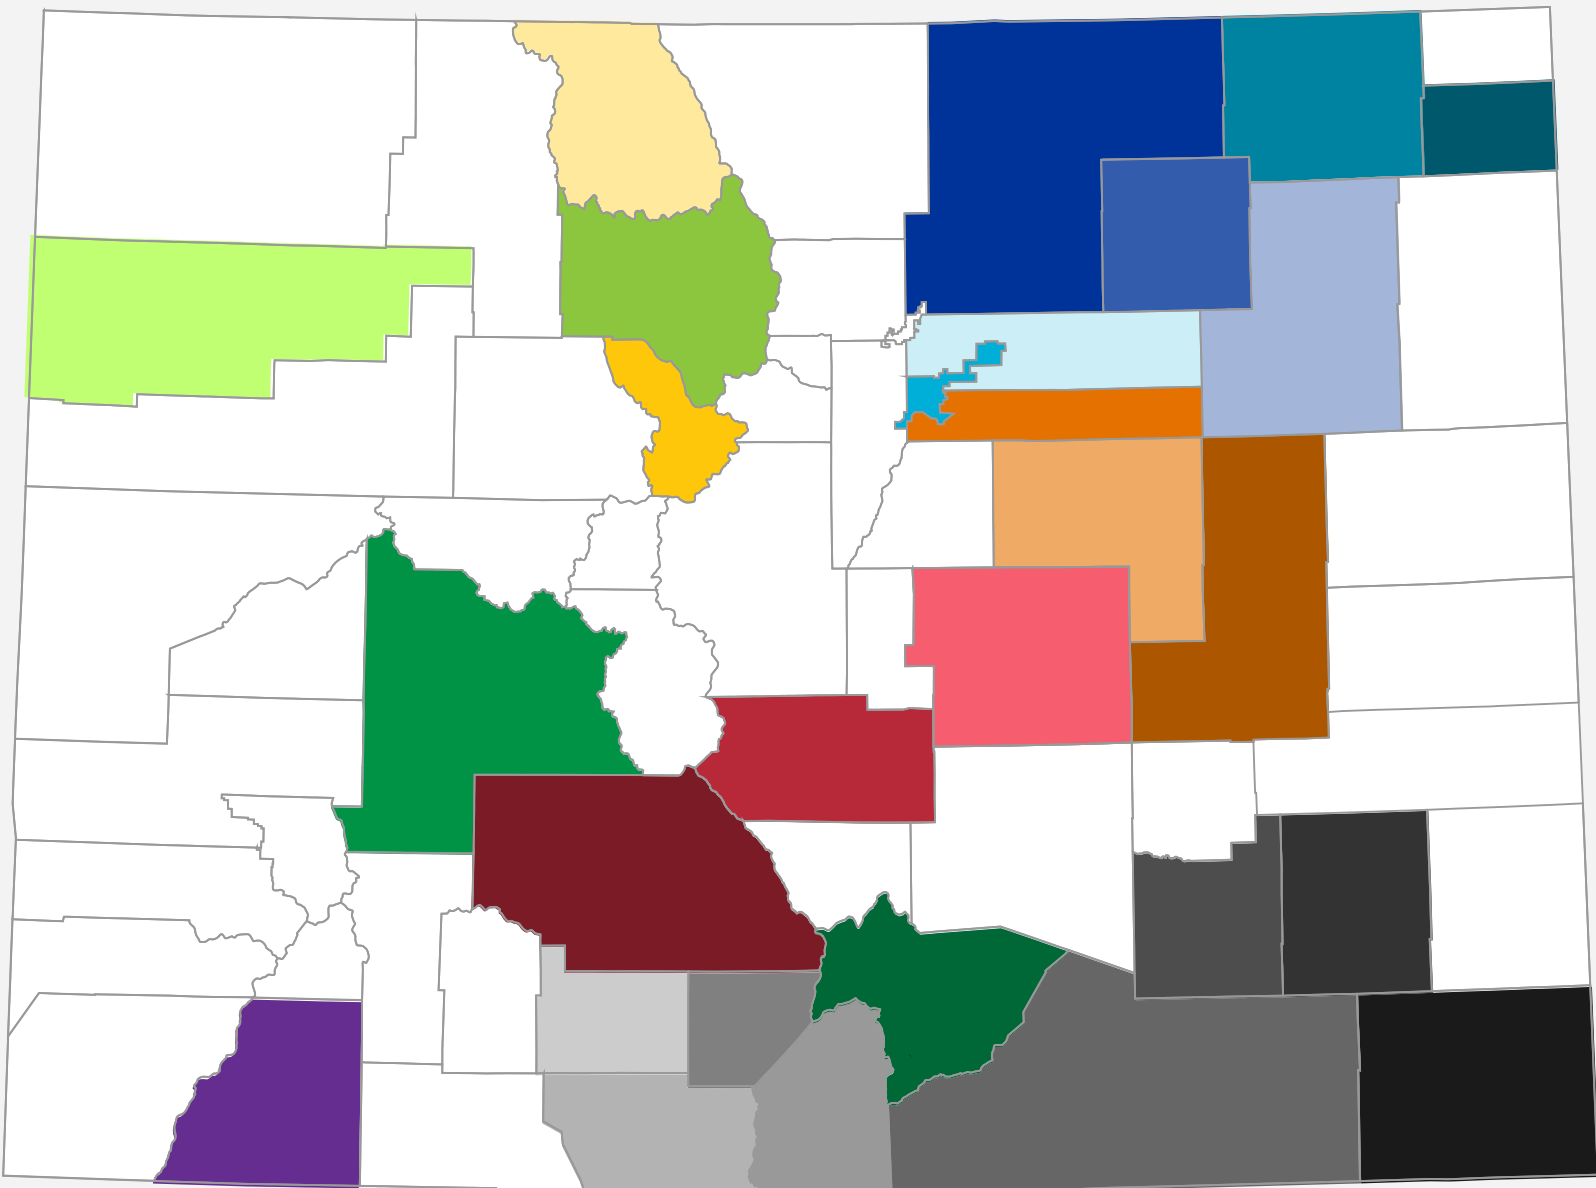

STAND | COLORADO
for children

COLORADO SCHOOL DISTRICTS SUPPORTING HB24-1448: NEW PUBLIC SCHOOL FINANCE FORMULA

**49 SCHOOL DISTRICTS AND COUNTING...
REPRESENTING 270,962 STUDENTS**

49

SCHOOL DISTRICTS SUPPORT HB24-1448 NEW PUBLIC SCHOOL FINANCE FORMULA

ADAMS

- ADAMS COUNTY SCHOOL DISTRICT 14
- MAPLETON PUBLIC SCHOOLS
- WESTMINSTER PUBLIC SCHOOLS

ALAMOSA

- ALAMOSA SCHOOL DISTRICT RE-11J
- SANGRE DE CRISTO SCHOOL DISTRICT RE-22J

ARAPAHOE

- AURORA PUBLIC SCHOOLS
- ENGLEWOOD SCHOOLS
- SHERIDAN SCHOOL DISTRICT 2

BACA

- CAMPO SCHOOL DISTRICT RE-6

BENT

- LAS ANIMAS SCHOOL DISTRICT, RE-1

CONEJOS

- SANFORD SCHOOL DISTRICT
- SOUTH CONEJOS SCHOOL DISTRICT

COSTILLA

- SIERRA GRANDE SCHOOL DISTRICT R-30

GRAND

- WEST GRAND SCHOOL DISTRICT 1-JT

GUNNISON

- GUNNISON WATERSHED SCHOOL DISTRICT

HUERFANO

- LA VETA SCHOOL DISTRICT RE-2

LA PLATA

- DURANGO SCHOOL DISTRICT 9-R